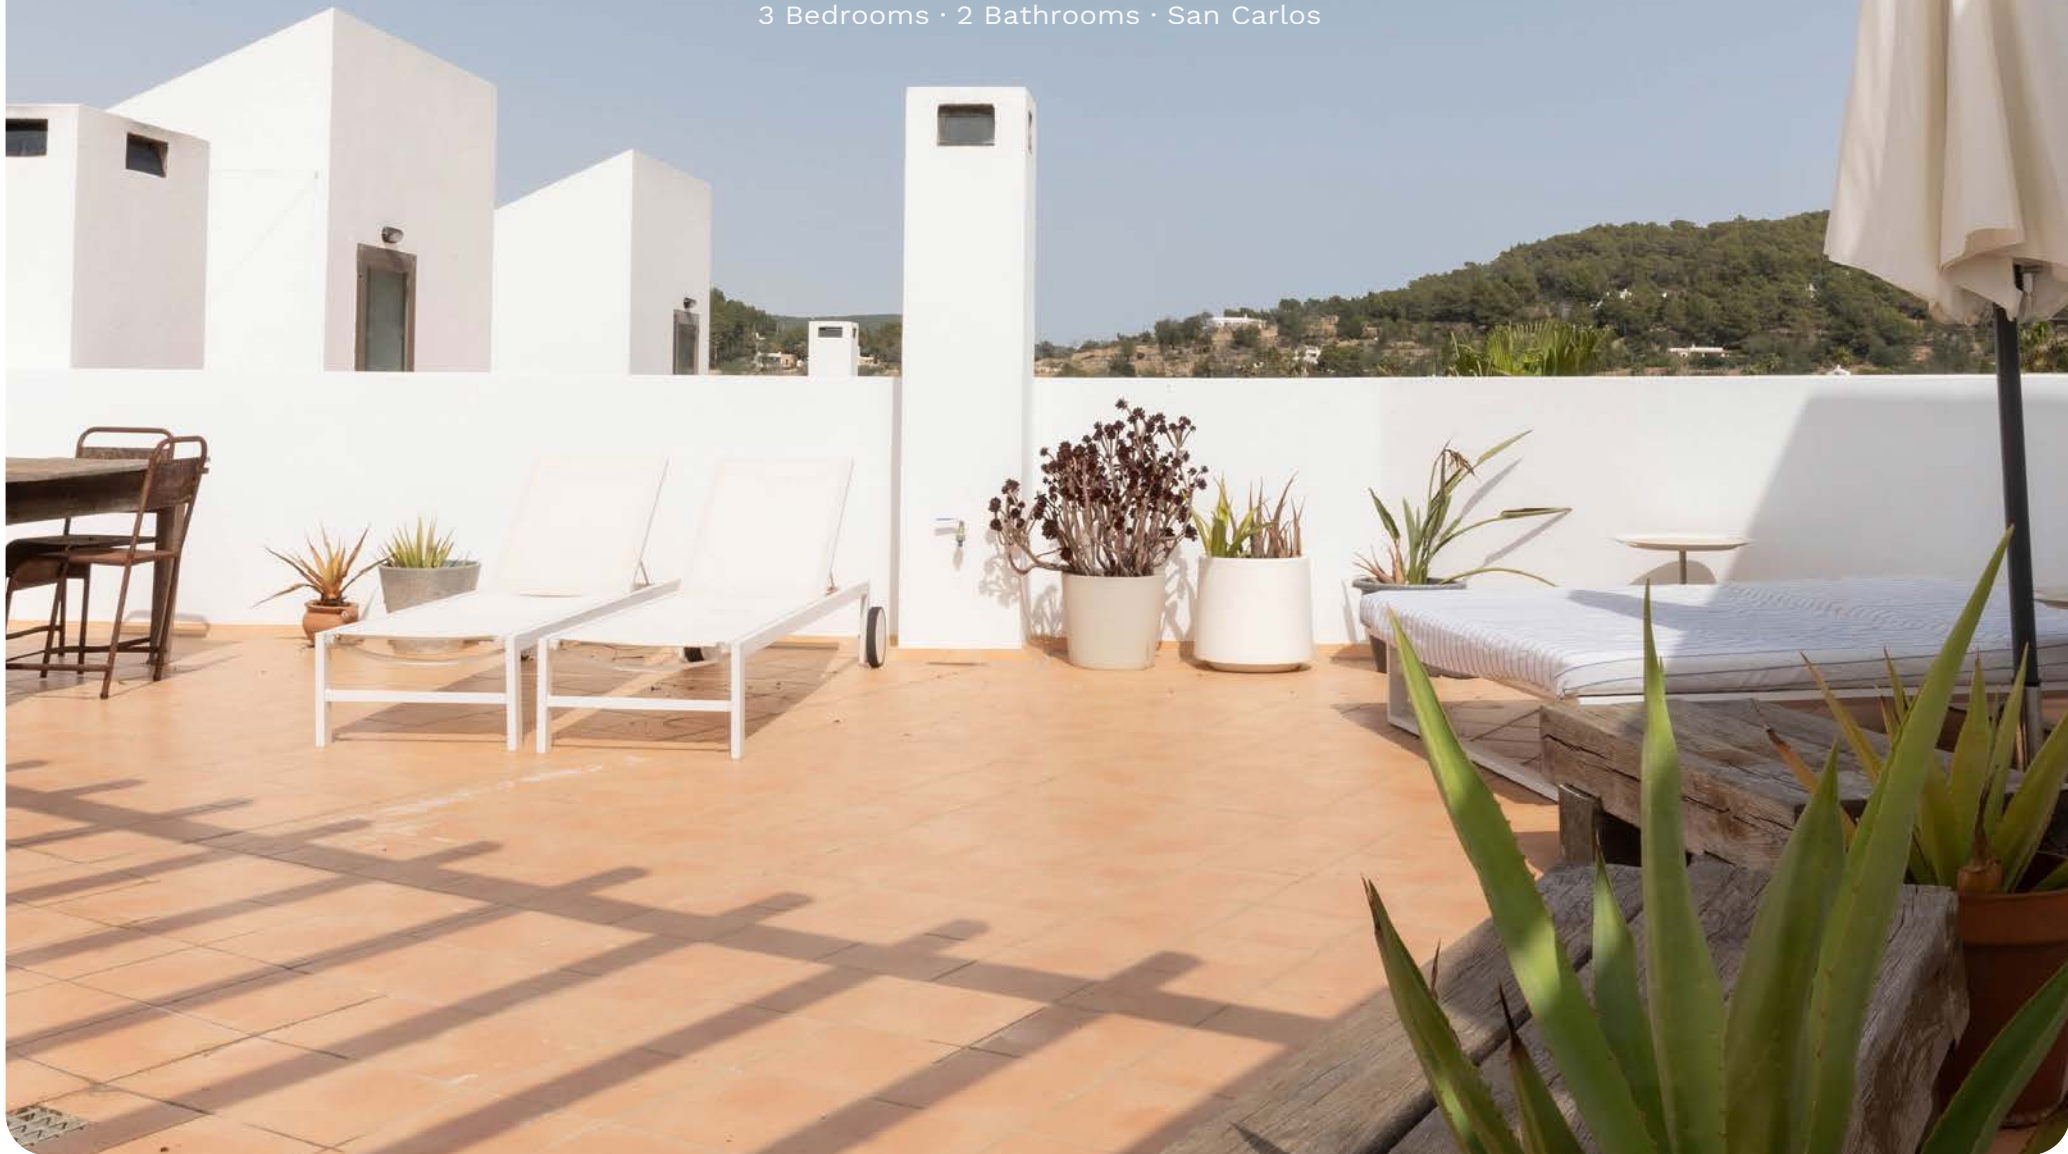

Townhouse Morna

3 Bedrooms · 2 Bathrooms · San Carlos